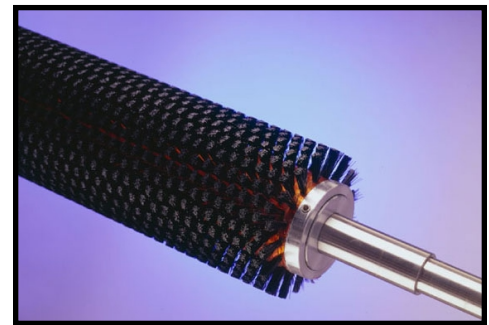

Tufted Bristle Nylon Brush