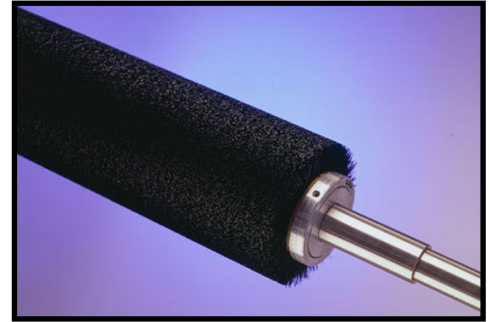

Our "**Tufted**" bristle pattern chemically bonds groups of 6:12 Nylon in a staggered pattern to our metal core. This provides a stiffer scrubbing action for more aggressive washing applications without loss of uniformity. Our "Tufted" brush yields a long life and consistent quality due to its chemical resistance and even bristle distribution.

Re-bristle and Re-Trim Service

Our brushes are designed to be stripped and re-bristled to their original "like new" condition whenever they become excessively worn. Cores are carefully examined for shaft wear, core straightness, and balance. Repairs are made and new bristles are applied. Re-trim services are also available whenever uneven bristle wear appears. Both of these services are available to customers who have brushes made by Industrial Brush or a competitor. The savings on Re-bristle and Re-trim brushes is substantial.

We encourage you to contact us for further information. In many cases, we are already making brushes for your glass washing machine, so it will be helpful to have some type of description handy.

Fineset Bristle Nylon Brush