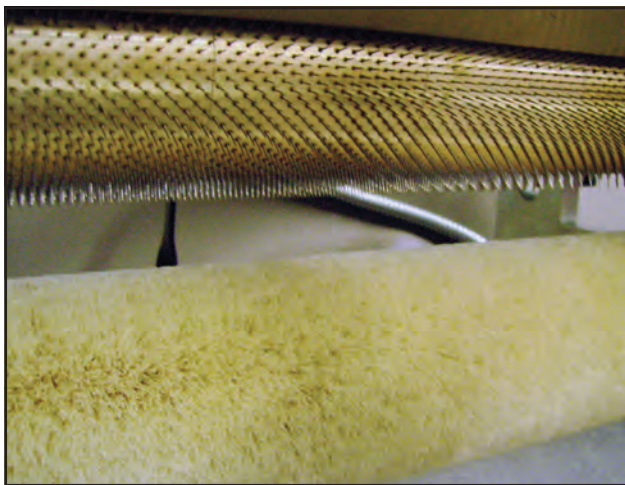

Back-Up Brushes

Multi-wall bag, plastic web and film manufacturers are rapidly replacing metal Anvil rolls with **Finzer Roller's Back-Up Brushes**. Our latest innovation has completely changed hot and cold pin perforating, razor slitting and cross-hatch scoring of plastic, paper, film, flexible packaging, and corrugated board products.

Back-Up Brushes

"Wrapping films over a brush roller rather than a grooved and hardened-steel roll greatly reduces setup time and prevents blade damage and potential loss of cut-edge quality."
AIMCAL® Source Book 2012...

Back-Up Brush Pin Perforating

Benefits

- Superior slitting and perforating quality
- Bristles accept perforating pins and knives without damaging brush
- Reduces set-up time when changing web widths or perf patterns
- Pins or knives do not damage bristles
- Fitting or adjusting to match pin and knife points is eliminated
- Misalignment of pins and knives is virtually impossible with free-wheeling back-up brush
- Supports board and web without scratching the surface
- Less expensive and often better than a metal Anvil roll
- Increases blade and pin life

Features

- Extremely uniform density, presenting individual strands of bristle rather than bristle clumps or tufts
- Controlled brush density allows unlimited bristle patterns from "Open" to "Super Dense"
- Light weight designs
- Quick change designs with external or internal bearings
- High temperature designs available
- Disposable or recoverable designs available
- Established brush stiffness and density standards, the proper "Brississity™" for many applications