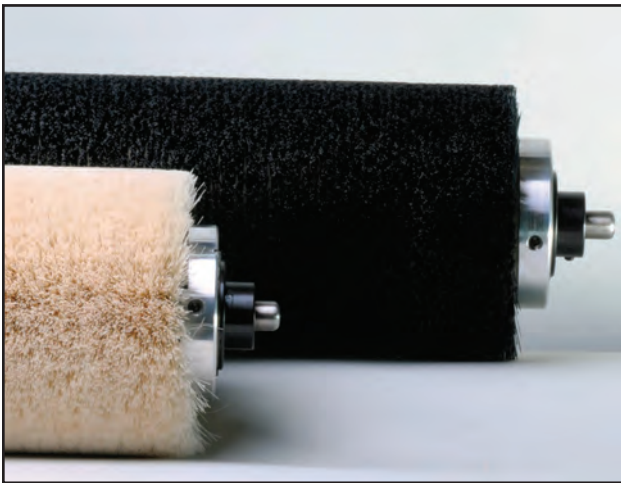

Back-Up Brushes

Multi-wall bag, plastic web and film manufacturers are rapidly replacing metal Anvil rolls with **Finzer Roller's Back-Up Brushes**. Our latest innovation has completely changed hot and cold pin perforating, razor slitting and cross-hatch scoring of plastic, paper, film, flexible packaging, and corrugated board products.

Back-Up Brushes

"Wrapping films over a brush roller rather than a grooved and hardened-steel roll greatly reduces setup time and prevents blade damage and potential loss of cut-edge quality."
AIMCAL® Source Book 2012...

Back-Up Brush Pin Perforating

Benefits

- Superior slitting and perforating quality
- Bristles accept perforating pins and knives without damaging brush
- Reduces set-up time when changing web widths or perf patterns
- Pins or knives do not damage bristles
- Fitting or adjusting to match pin and knife points is eliminated
- Misalignment of pins and knives is virtually impossible with free-wheeling back-up brush
- Supports board and web without scratching the surface
- Less expensive and often better than a metal Anvil roll
- Increases blade and pin life

Features

- Extremely uniform density, presenting individual strands of bristle rather than bristle clumps or tufts
- Controlled brush density allows unlimited bristle patterns from "Open" to "Super Dense"
- Light weight designs
- Quick change designs with external or internal bearings
- High temperature designs available
- Disposable or recoverable designs available
- Established brush stiffness and density standards, the proper "Brississity™" for many applications